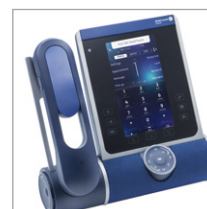

ALE-500 DeskPhone

[Download the datasheet](#)

3D Symphonic HD Audio

- Symphonic HD audio using superwideband audio from speakerphone and headset
- Cylindric soundbar with coloured fabric
- 3D Audio broadcasting
- Sound capture by three microphones
- Pair with computer and smartphone by USB or Bluetooth

Work from anywhere

- Optional WLAN and Bluetooth module
- Bluetooth 5.0 for wireless headset
- Optional cordless handset
- 2xUSB-C for wired headphones and accessories
- VPN for secure work from home
- Gigabit Ethernet PC port

100% Touch navigation

- 5.5" Colour screen with vertical layout
- Optimised access to ALE communication features
- 2x5 Touch contextual keys, five programmable keys
- Display of 2x6 additional touch buttons
- Intuitive touch smart pad
- Alphabetical keyboard: Touch screen display and mechanical keyboard option
- Optional 2x12 key colour display module¹

Customisable colours

100% Touch experience

3D Soundbar

WLAN/Bluetooth module included

Bluetooth handset option

Communicate with clarity

3 Microphones capture the voice while attenuating surrounding noises. The cylindrical sound bar broadcasts voice in three dimensions enabling several people in a room to participate in the call.