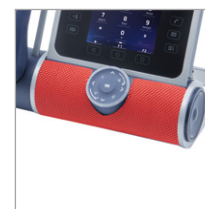

ALE-500 DeskPhone

[Download the datasheet](#)

3D Symphonic HD Audio

- Symphonic HD audio using superwideband audio from speakerphone and headset
- Cylindric soundbar with coloured fabric
- 3D Audio broadcasting
- Sound capture by three microphones
- Pair with computer and smartphone by USB or Bluetooth

Work from anywhere

- Optional WLAN and Bluetooth module
- Bluetooth 5.0 for wireless headset
- Optional cordless handset
- 2xUSB-C for wired headphones and accessories
- VPN for secure work from home
- Gigabit Ethernet PC port

100% Touch navigation

- 5.5" Colour screen with vertical layout
- Optimised access to ALE communication features
- 2x5 Touch contextual keys, five programmable keys
- Display of 2x6 additional touch buttons
- Intuitive touch smart pad
- Alphabetical keyboard: Touch screen display and mechanical keyboard option
- Optional 2x12 key colour display module¹

Customisable colours

100% Touch experience

3D Soundbar

WLAN/Bluetooth module included

Bluetooth handset option

Communicate with clarity

3 Microphones capture the voice while attenuating surrounding noises. The cylindrical sound bar broadcasts voice in three dimensions enabling several people in a room to participate in the call.